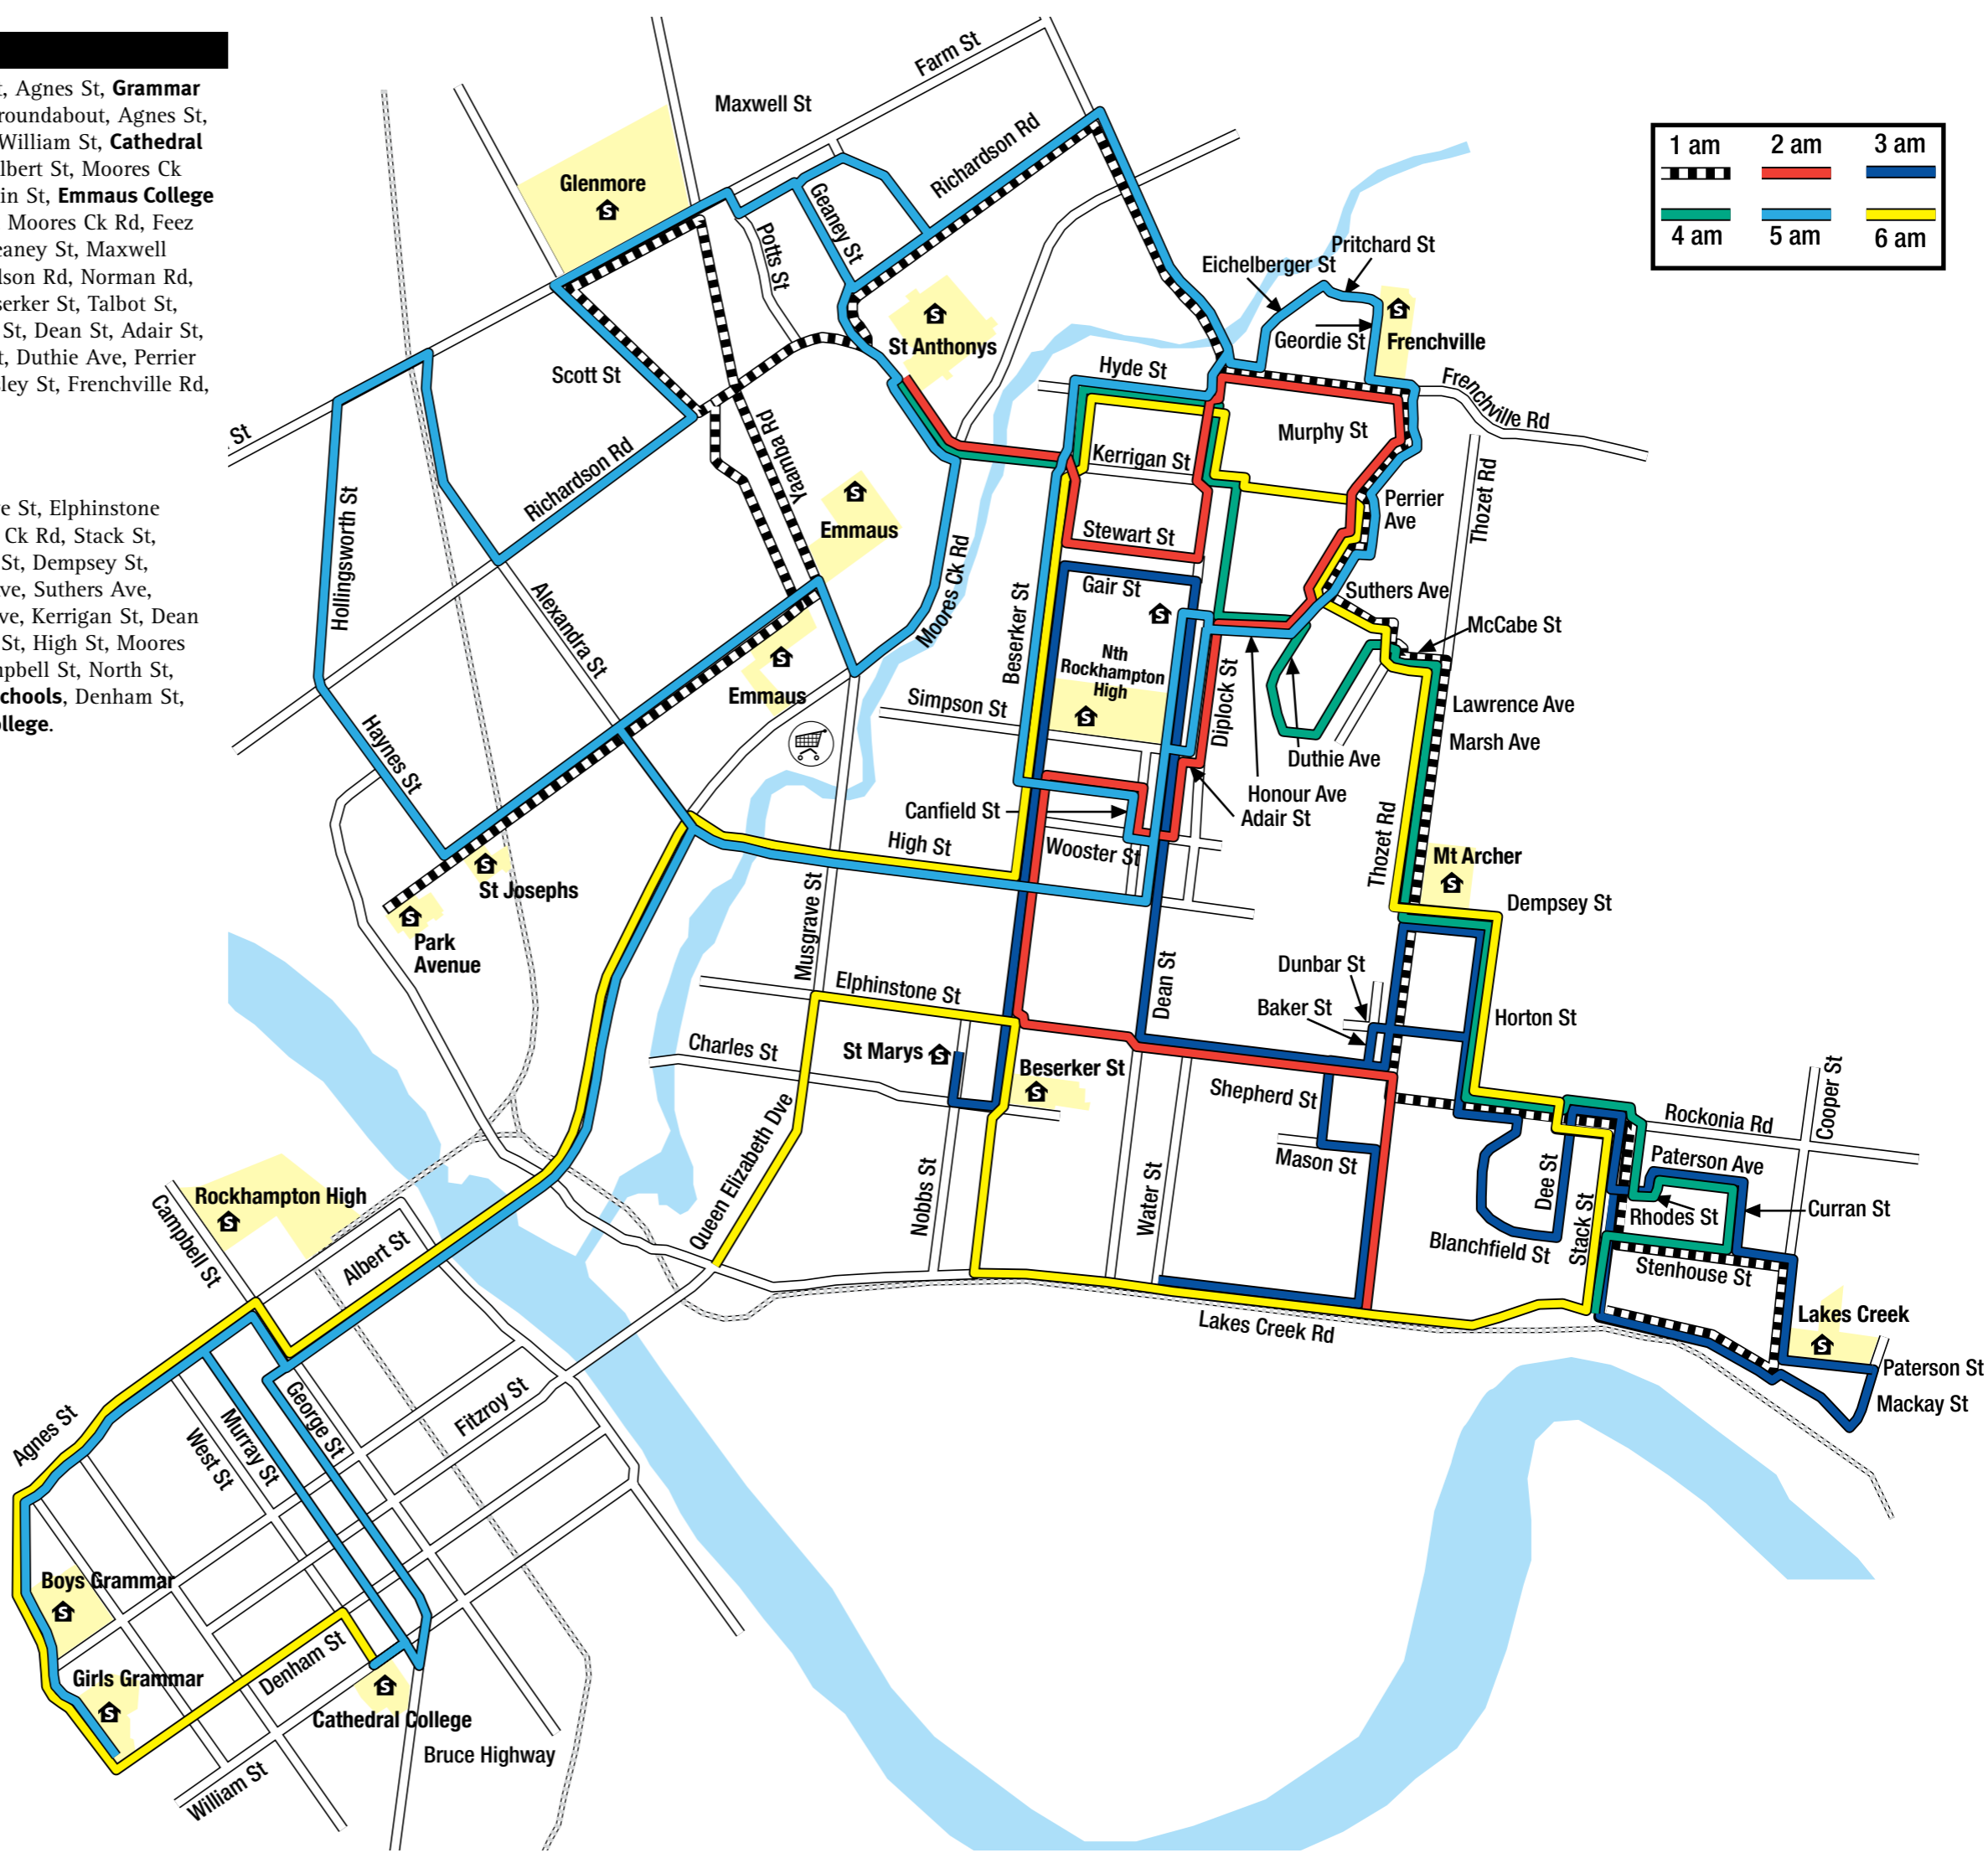

School bus 5

7.15am Emmaus College, Main St, Haynes St, Hollingsworth St, Farm St, Alexandra St, Richardson Rd, Scott St, Farm St, Potts St, Maxwell St, Geaney St, Richardson Rd, Norman Rd, Frenchville Rd, Eichelberger St, Pritchard St, Geordie St, Frenchville Rd, Beasley St, Murphy St, Perrier Ave, Duthie Ave, Honour St, Dean St, High St, Moores Ck Rd, Albert St,

Campbell St, North St, Agnes St, **Grammar Schools**, Denham St roundabout, Agnes St, North St, Murray St, William St, **Cathedral College**, George St, Albert St, Moores Ck Rd, Alexandra St, Main St, **Emmaus College 8.20 am**. Yaamba Rd, Moores Ck Rd, Feez St, Richardson Rd, Geaney St, Maxwell St, Barrett St, Richardson Rd, Norman Rd, Dean St, Hyde St, Beserker St, Talbot St, Clanfield St, Wooster St, Dean St, Adair St, Diplock St, Honour St, Duthie Ave, Perrier Ave, Murphy St, Beasley St, Frenchville Rd, **Frenchville School**.

School bus 6

7.15am KFC, Musgrave St, Elphinstone St, Beserker St, Lakes Ck Rd, Stack St, Rockonia Rd, Horton St, Dempsey St, Thozet Rd, McCabe Ave, Suthers Ave, Duthie Ave, Perrier Ave, Kerrigan St, Dean St, Hyde St, Beserker St, High St, Moores Ck Rd, Albert St, Campbell St, North St, Agnes St, **Grammar Schools**, Denham St, West St, **Cathedral College**.

1 am	2 am	3 am
4 am	5 am	6 am