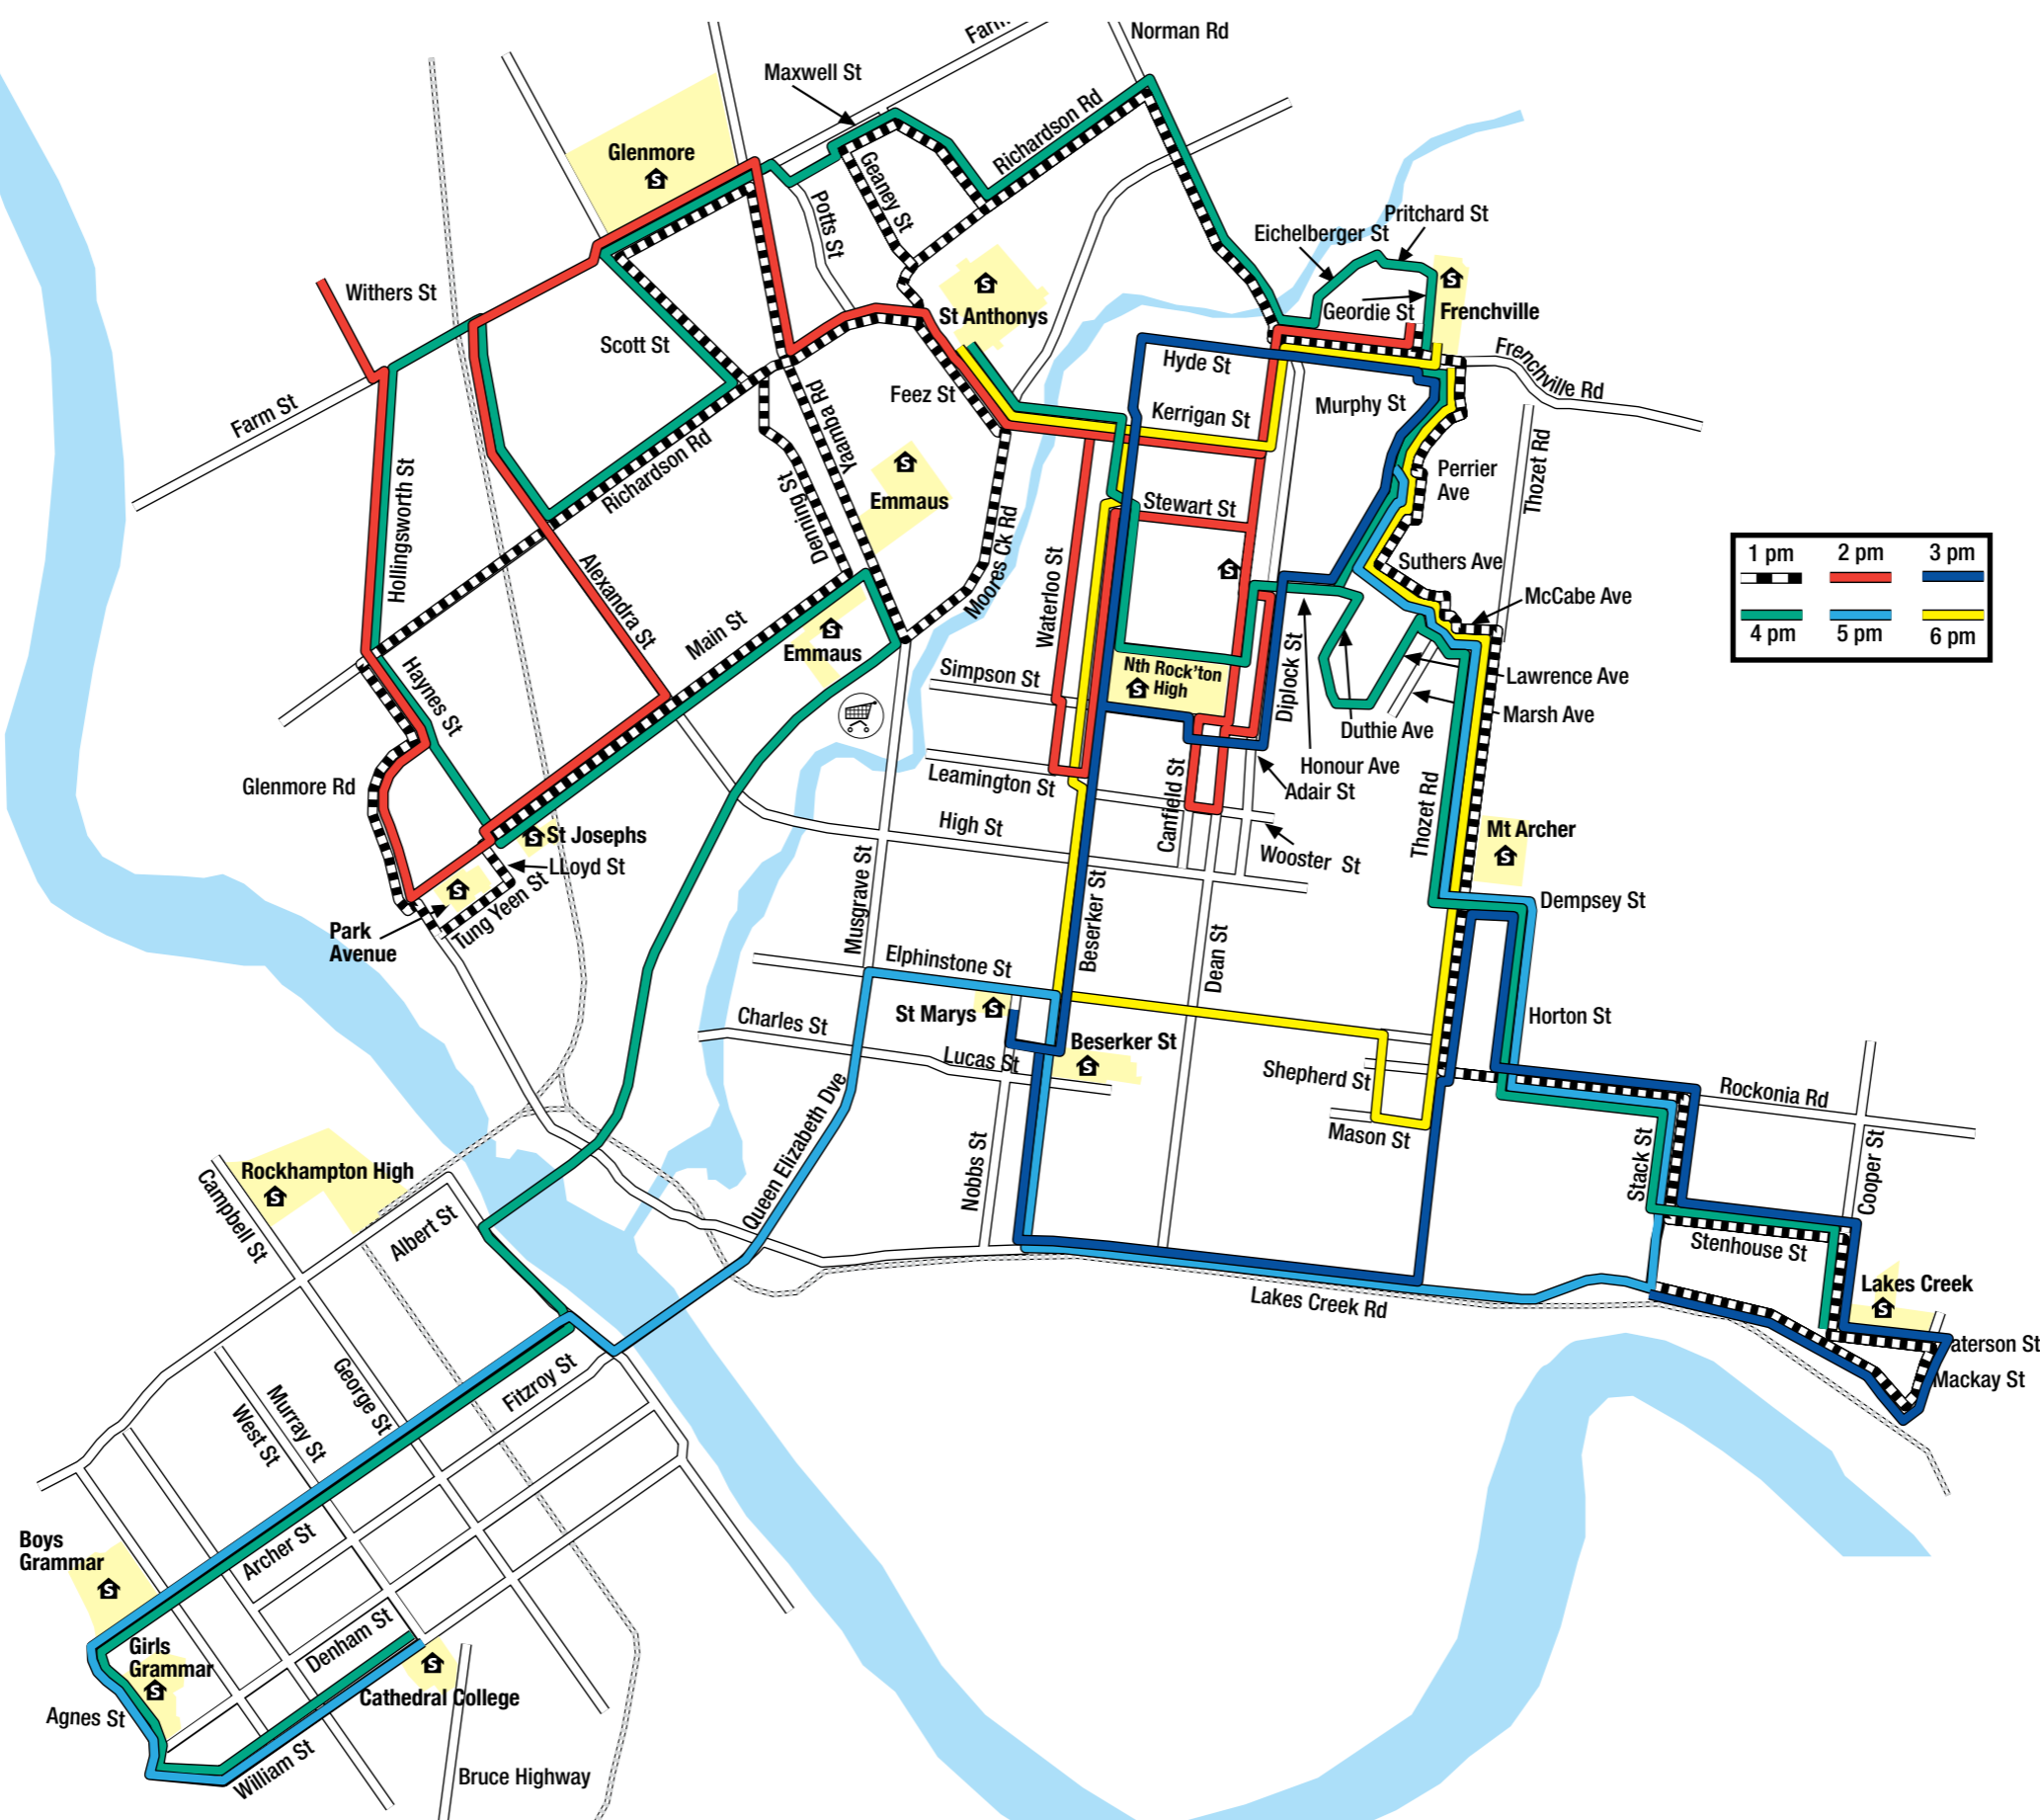

**Afternoon Services**

**School bus 1**

**2.55pm Frenchville School**, Frenchville Rd, Norman Rd, Richardson Rd, Barrett St, Maxwell St, Geaney St, Richardson Rd, Moores Ck Rd to **Park Avenue School**  
**3.05pm, Saint Joseph's School (Haynes St)**, Main St, Denning St, Scott St, Farm St, **Glenmore Primary and High Schools**, Bruce Highway/Yaamba Rd, **Emmaus College** (Yaamba Rd), Moores Ck Rd, Richardson Rd, Norman Rd, Frenchville Rd, (**Frenchville School** if required), Beasley St, Murphy St, Perrier Ave, Duthie Ave, Suthers Ave, McCabe Ave, Thozet Rd, (**Mount Archer School** if required), Rockonia Rd, Stack St, Stenhouse St, Cooper St, Paterson St, Mackay St, (to Rail Crossing if required).

**School bus 2**

**2.55pm Frenchville School**, Dean St, Kerrigan St, Feez St, Saint Anthony's, Feez St, Kerrigan St, Dean St, Honour St, Diplock St, Adair St, Dean St, Wooster St, Clanfield St, Simpson St, Dean St, Stewart St, Beserker St, North Rockhampton High School, Leamington St, Waterloo St, Kerrigan St, Feez St, Yaamba Rd, Glenmore Schools (Farm St), Farm St, Alexandra St, Main St, Glenmore Rd, Haynes St, Hollingsworth St, Withers St.

**School bus 3**

**3.05 St Mary's**, Lucas St, **Beserker School**, Beserker St, **North Rockhampton High**, Hyde St, Dean St, Frenchville Rd, **Frenchville School** (if required), Beasley St, Murphy St, Perrier Ave, Duthie Ave, Honour St, Diplock St, Adair St, Dean St, Beserker St, Lakes Ck Rd, Thozet Rd, Dempsey St, Horton St, Rockonia Rd, Stack St, Stenhouse St, Cooper St, Paterson St, **Lakes Creek School**, Mackay St, to Rail Crossing.

Hollingsworth St, Farm St, (Alexandra St, Richardson Rd, Scott St, if required), Farm St, Potts St, Maxwell St, Barrett St, Richardson Rd, Norman Rd, Frenchville Rd, Eichelberger St, Pritchard St, Geordie St, Frenchville Rd, Beasley St, Murphy St, Perrier Ave, Duthie Ave, Honour St, Dean St.